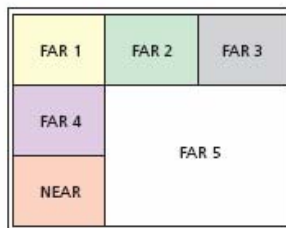

If FAR 5 is talking