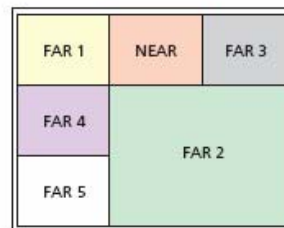

Site-Name Display

During multi-point videoconferences, it can be difficult to keep track of all of the participants; however, with the PCS-G70 site-name display function, this is no longer the case. The PCS-G70 can display anything from company or branch names to geographical locations on a monitor, allowing videoconference participants to keep track of all parties. This function is available both on a single monitor in continuous-presence mode and on multiple monitors.

In both full-screen and continuous-presence modes, the following two display options are available:

Voice Switching

The PCS-G70 defaults to voice switching, which displays the far-end site that is actively talking on the monitor when the unit is in full-screen mode. In continuous-presence mode, the site that is actively speaking is displayed on the largest of the six sub screens, and the near-end site is displayed on the sub screen where the original far-end site was.

Fixed Site

As its name suggests, the selected far-end site is continuously displayed on the monitor when the unit is in full-screen mode. In continuous-presence mode the selected far-end site is displayed in the largest of the six sub screens, and the other sites are fixed as well.

If FAR 5 is talking

If FAR 2 is talking

Voice Switching in Continuous Presence Mode