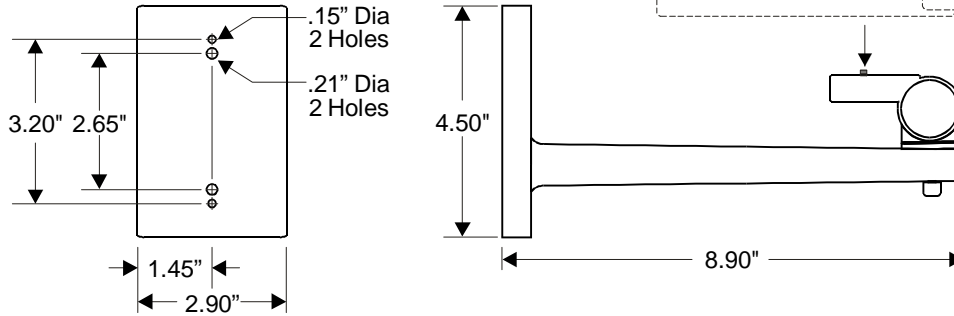

CP-ITV Pan/Tilt Video Camera Mounting Accessories

Wall Mount Bracket CAM-WMBKT

Total Load - 7.5 lbs.

Ref: 14700161

Caution

Due to variation of wall and ceiling construction, hardware for mounting the brackets is not provided. Exercise care when securing bracket. Installation should be verified for proper fastening and safety.

Ceiling Mount Bracket CAM-CMBKT

Total Load - 20 lbs.

Ref: 14700162

Specifications and features subject to change without notice.

Telemetrics Inc.

6 Leighton Place
Mahwah, New Jersey, U.S.A. 07430
Phone: (201)848-9818 Fax: (201)848-9819
www.telemetricsinc.com