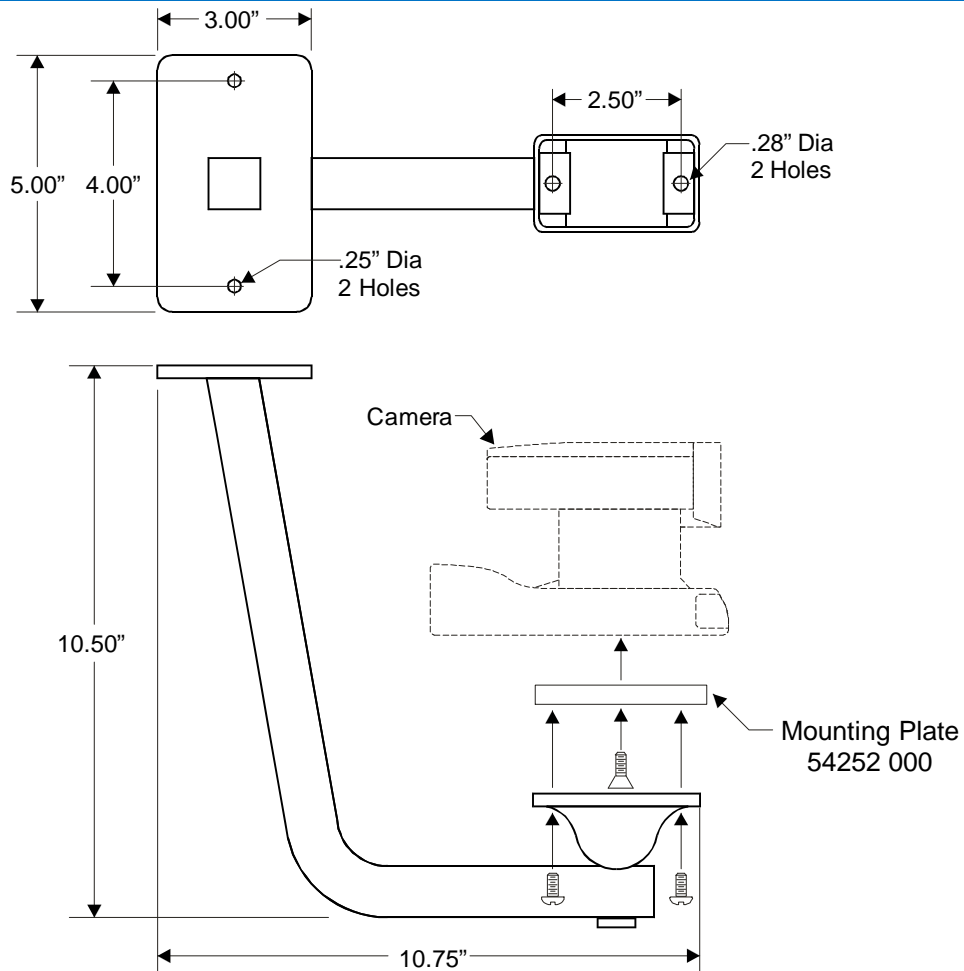

CP-ITV Pan/Tilt Video Camera Mounting Accessories

Wall Mount Bracket CAM-WMBKT

Total Load - 7.5 lbs.

Ref: 14700161

Caution

Due to variation of wall and ceiling construction, hardware for mounting the brackets is not provided. Exercise care when securing bracket. Installation should be verified for proper fastening and safety.

Ceiling Mount Bracket CAM-CMBKT

Total Load - 20 lbs.

Ref: 14700162

Specifications and features subject to change without notice.

Telemetrics Inc.

6 Leighton Place
Mahwah, New Jersey, U.S.A. 07430
Phone: (201)848-9818 Fax: (201)848-9819
www.telemetricsinc.com