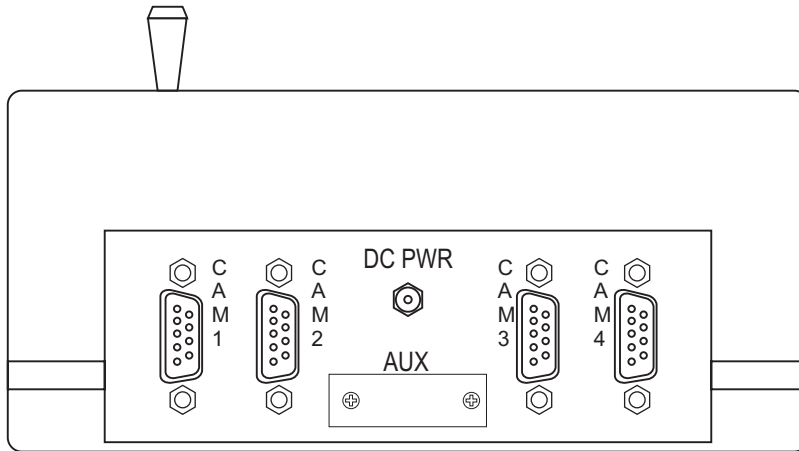

**CP-ITV CONTROL PANEL  
92 53225 XXX  
CONNECTOR PINOUT**

**CAMERA CONN  
9D MALE**

- |       |       |
|-------|-------|
| 1 N/C | 6 N/C |
| 2 RX  | 7 RTS |
| 3 TX  | 8 N/C |
| 4 N/C | 9 N/C |
| 5 GND |       |

**POWER CONNECTOR  
5.1mm x 2.1mm**

**Telemetry Inc.**

6 Leighton Place

Mahwah, New Jersey, U.S.A. 07430

Phone: (201)848-9818 Fax: (201)848-9819

www.telemetryinc.com