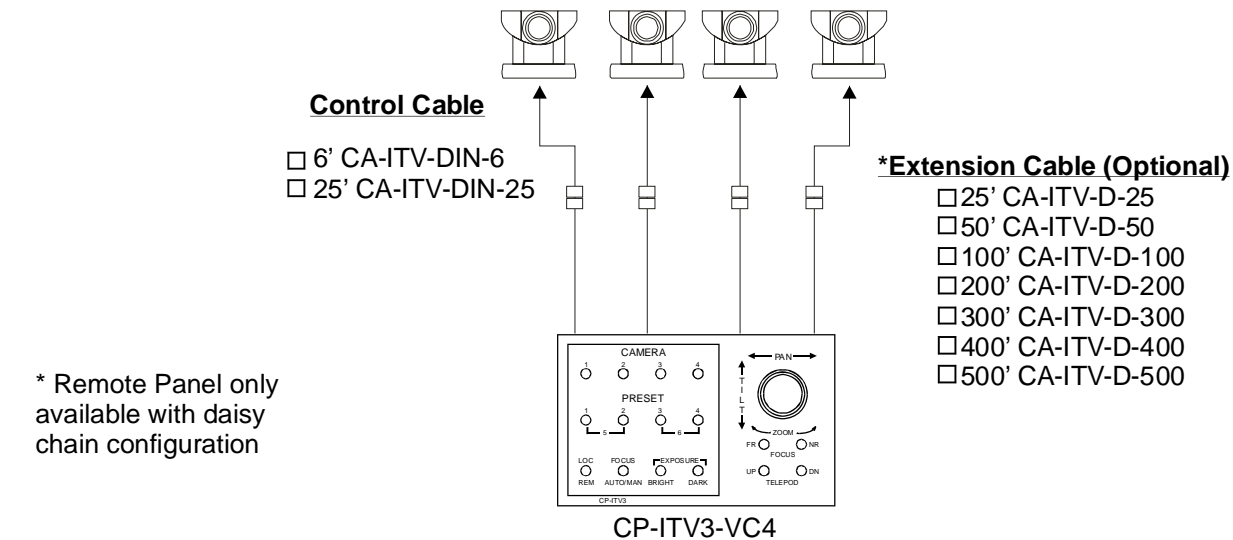

Control Panel

Front

Side

Back

Description:

The Telemetrics CP-ITV3-VC4 is an RS-232 serial desktop control panel designed to control the Canon VC-C3, VC-C4 and VC-C50 pan/tilt video cameras. Up to four camera systems can be connected and controlled by one control panel.

The pan/tilt video cameras may be connected using daisy chain wiring or home run wiring. Various interconnecting cable accessories are available (not included).

Other accessories include a ceiling mounting bracket (CAM-CMBKT) and a wall mounting bracket (CAM-WMBKT) and a dome enclosure (CAM-CMDM).

Functions:

- Four Pan/Tilt Camera Select Switches
- Six Preset Shot Switches
- Local/Remote Select (Daisy Chain Only)
- Proportional Joystick for control of pan, tilt and zoom.
- Lens Focus Far/Near
- Lens Focus Auto/Man
- Lens Iris Bright/Dark
- Video Switcher (Daisy Chain Only)
- Telepod Up/Down (Kramer 6 x 1 Switcher - CVG-SW61CS)

System with Daisy Chain Wiring

* For Plenum cables, use part number CA-ITV-DP-XXX (where XXX=feet).

System with Home Run Wiring

* For Plenum cables, use part number CA-ITV-DP-XXX (where XXX=feet).

Mounting Brackets