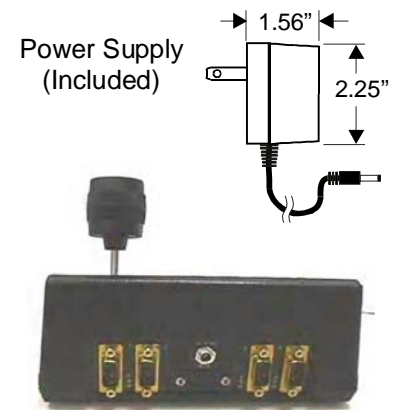

CP-ITV3-VC4

3-Axis ITV Control Panel

**Telemetrics Control Panel for the Canon VC-C3, VC-C4 and VC-C50
Pan/Tilt Video Cameras
enhances function and value for
Teleconferencing, Educational, and Security Applications.**

Control Panel

Front

Side

Back

Description:

The Telemetrics CP-ITV3-VC4 is an RS-232 serial desktop control panel designed to control the Canon VC-C3, VC-C4 and VC-C50 pan/tilt video cameras. Up to four camera systems can be connected and controlled by one control panel.

A proportional rate joystick provides smooth, simultaneous control of pan, tilt and zoom. Switches are provided to control focus and iris of the camera lens, and motorized elevating tripod - telepod. Six memorized presets, pan, tilt, zoom and focus positions, for each of the four cameras can be recalled by selector switches provided or by external contact closures (option). Interacting local and remote control panels, RS-232 interconnected, can control the cameras at either location by selecting the front panel Local/Remote switch. RS-232 addressable external video switchers are also controllable when operating camera select buttons.