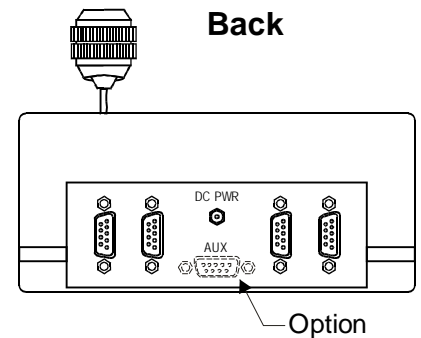

Control Panel

Front

Side

Back

Description:

The Telemetrics CP-ITV3-VC4 is an RS-232 serial desktop control panel designed to control the Canon VC-C3, VC-C4 and VC-C50 pan/tilt video cameras. Up to four camera systems can be connected and controlled by one control panel.

A proportional rate joystick provides smooth, simultaneous control of pan, tilt and zoom. Switches are provided to control focus and iris of the camera lens, and motorized elevating tripod - telepod. Six memorized presets, pan, tilt, zoom and focus positions, for each of the four cameras can be recalled by selector switches provided or by external contact closures (option). Interacting local and remote control panels, RS-232 interconnected, can control the cameras at either location by selecting the front panel Local/Remote switch. RS-232 addressable external video switchers are also controllable when operating camera select buttons.

The pan/tilt video cameras may be connected using daisy chain wiring or home run wiring. Various interconnecting cable accessories are available (not included).

Other accessories include a ceiling mounting bracket (CAM-CMBKT) and a wall mounting bracket (CAM-WMBKT) and a dome enclosure (CAM-CMDM).

Functions:

- Four Pan/Tilt Camera Select Switches
- Six Preset Shot Switches
- Local/Remote Select (Daisy Chain Only)
- Proportional Joystick for control of pan, tilt and zoom.
- Lens Focus Far/Near
- Lens Focus Auto/Man
- Lens Iris Bright/Dark
- Video Switcher (Daisy Chain Only)
- Telepod Up/Down (Kramer 6 x 1 Switcher - CVG-SW61CS)