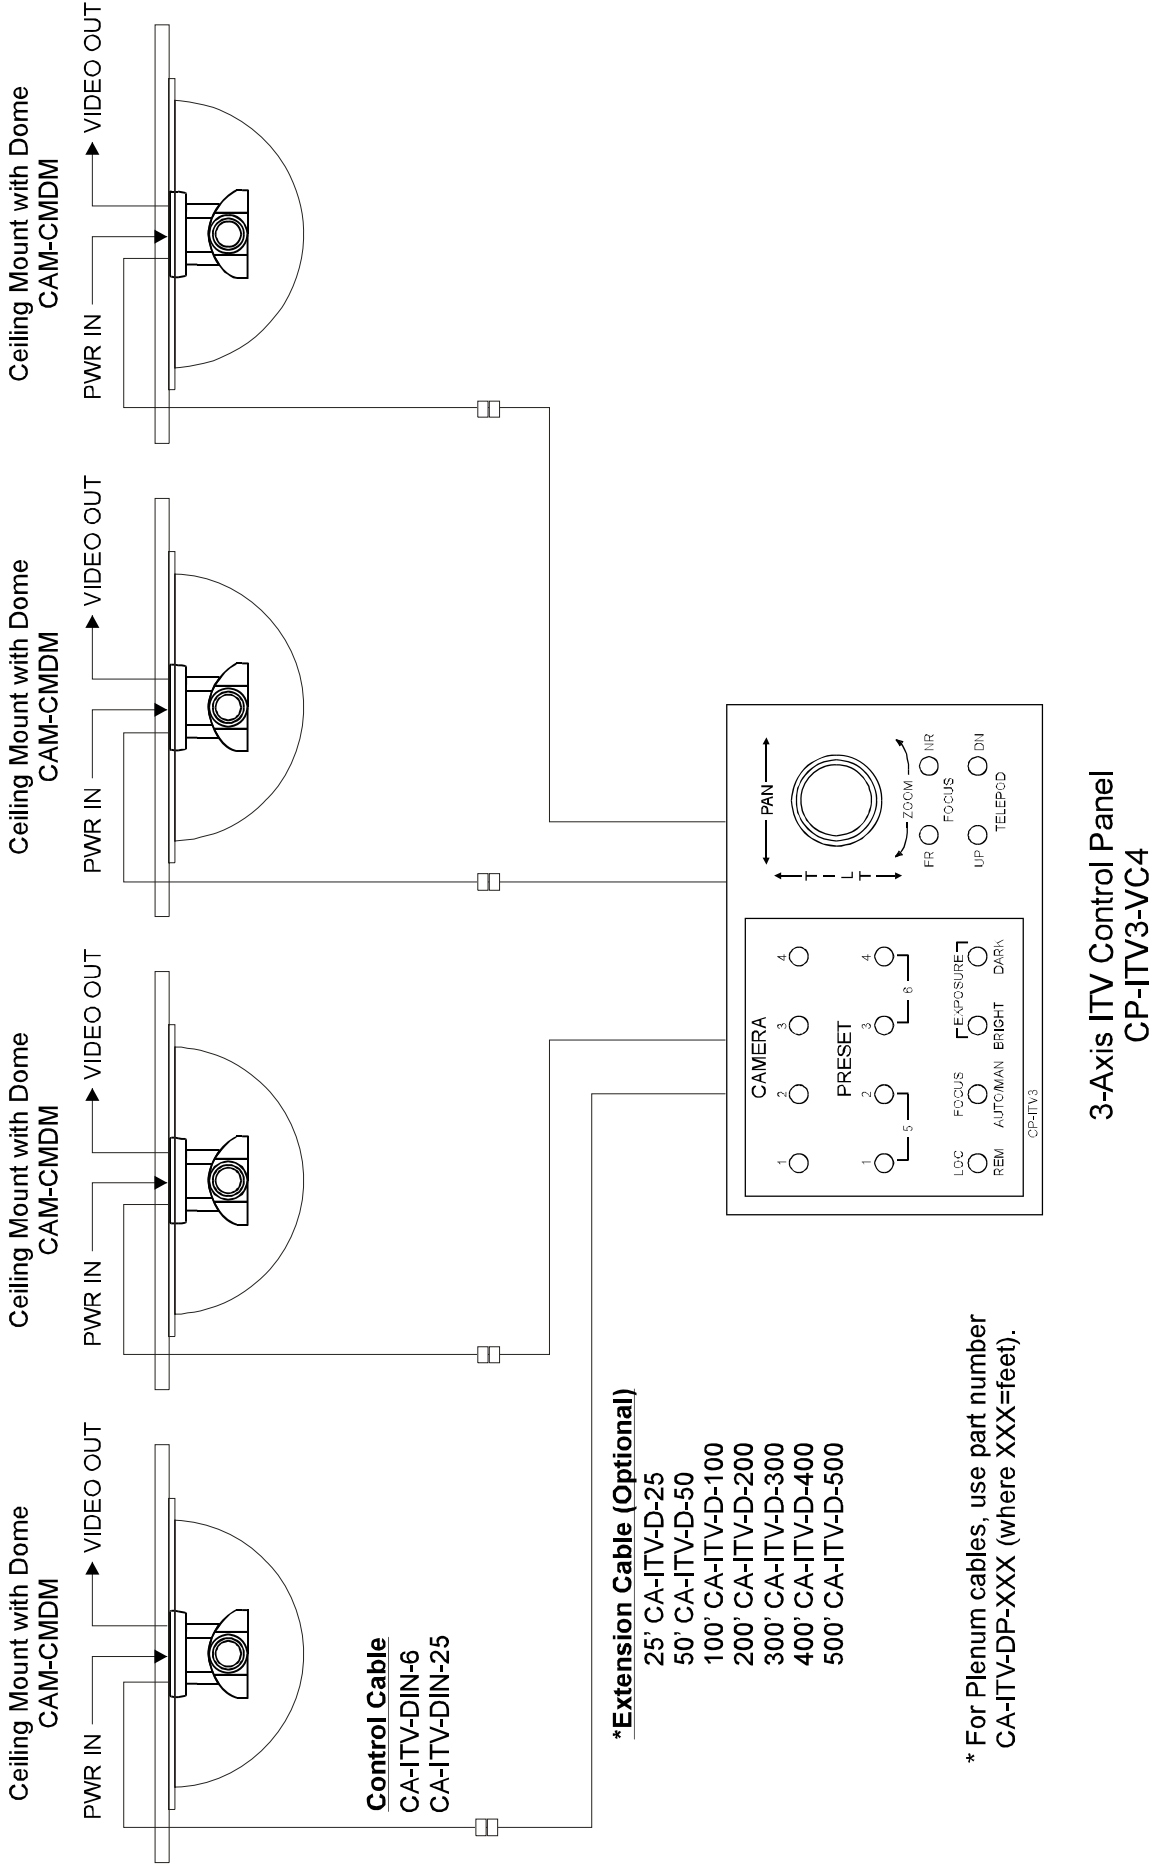

3-Axis ITV Control Panel
CP-ITV3-VC4

Telemetrics Inc.

6 Leighton Place
Mahwah, New Jersey, U.S.A. 07430
Phone: (201)848-9818 Fax: (201)848-9819
www.telemetricsinc.com

CP-ITV3-VC4
Ceiling Mount Dome