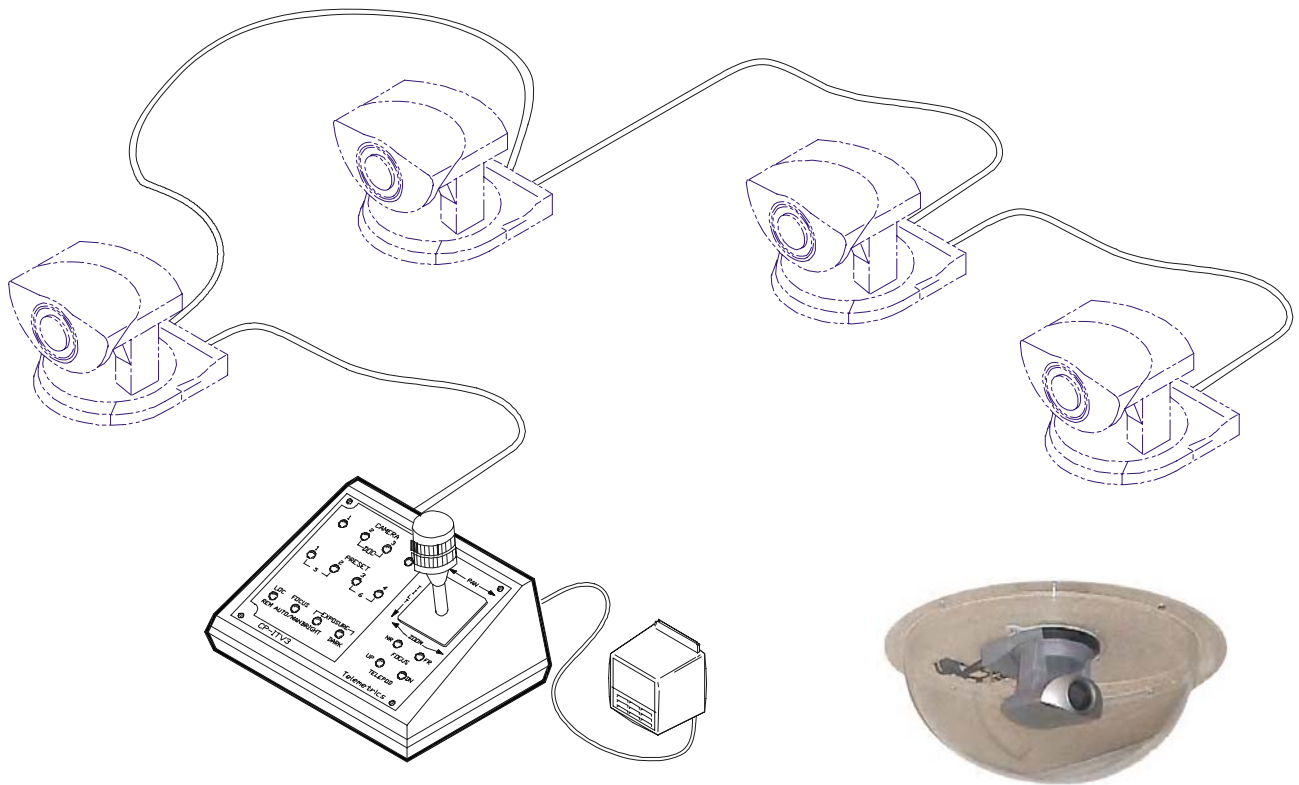

CP-ITV3-VC4

3-Axis ITV Control Panel

**Telemetrics Control Panel for the Canon VC-C3, VC-C4 and VC-C50
Pan/Tilt Video Cameras
enhances function and value for
Teleconferencing, Educational, and Security Applications.**

Control Panel

Front

Side

Back

Description:

The Telemetrics CP-ITV3-VC4 is an RS-232 serial desktop control panel designed to control the Canon VC-C3, VC-C4 and VC-C50 pan/tilt video cameras. Up to four camera systems can be connected and controlled by one control panel.

A proportional rate joystick provides smooth, simultaneous control of pan, tilt and zoom. Switches are provided to control focus and iris of the camera lens, and motorized elevating tripod - telepod. Six memorized presets, pan, tilt, zoom and focus positions, for each of the four cameras can be recalled by selector switches provided or by external contact closures (option). Interacting local and remote control panels, RS-232 interconnected, can control the cameras at either location by selecting the front panel Local/Remote switch. RS-232 addressable external video switchers are also controllable when operating camera select buttons.

The pan/tilt video cameras may be connected using daisy chain wiring or home run wiring. Various interconnecting cable accessories are available (not included).

Other accessories include a ceiling mounting bracket (CAM-CMBKT) and a wall mounting bracket (CAM-WMBKT) and a dome enclosure (CAM-CMDM).