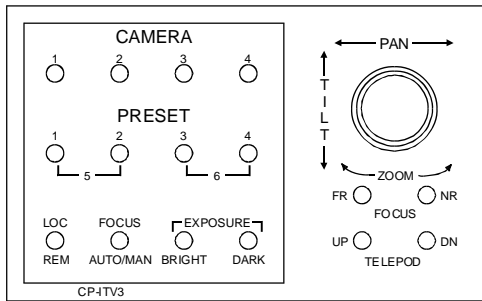

CP-ITV3-VC4

3-Axis ITV Control Panel

**Telemetrics Control Panel for the Canon VC-C3, VC-C4 and VC-C50
Pan/Tilt Video Cameras
enhances function and value for
Teleconferencing, Educational, and Security Applications.**

Control Panel

Front

Side

Back

Description:

The Telemetrics CP-ITV3-VC4 is an RS-232 serial desktop control panel designed to control the Canon VC-C3, VC-C4 and VC-C50 pan/tilt video cameras. Up to four camera systems can be connected and controlled by one control panel.

A proportional rate joystick provides smooth, simultaneous control of pan, tilt and zoom. Switches are provided to control focus and iris of the camera lens, and motorized elevating tripod - telepod. Six memorized presets, pan, tilt, zoom and focus positions, for each of the four cameras can be recalled by selector switches provided or by external contact closures (option). Interacting local and remote control panels, RS-232 interconnected, can control the cameras at either location by selecting the front panel Local/Remote switch. RS-232 addressable external video switchers are also controllable when operating camera select buttons.

Functions:

- Four Pan/Tilt Camera Select Switches
- Six Preset Shot Switches
- Local/Remote Select (Daisy Chain Only)
- Proportional Joystick for control of pan, tilt and zoom.
- Lens Focus Far/Near
- Lens Focus Auto/Man
- Lens Iris Bright/Dark
- Video Switcher (Daisy Chain Only)
- Telepod Up/Down (Kramer 6 x 1 Switcher - CVG-SW61CS)