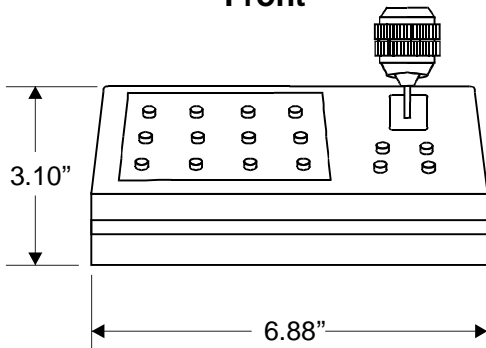

CP-ITV3-VC4

3-Axis ITV Control Panel

**Telemetrics Control Panel for the Canon VC-C3, VC-C4 and VC-C50
Pan/Tilt Video Cameras
enhances function and value for
Teleconferencing, Educational, and Security Applications.**

Control Panel

Front

Side

Back

Description:

The Telemetrics CP-ITV3-VC4 is an RS-232 serial desktop control panel designed to control the Canon VC-C3, VC-C4 and VC-C50 pan/tilt video cameras. Up to four camera systems can be connected and controlled by one control panel.