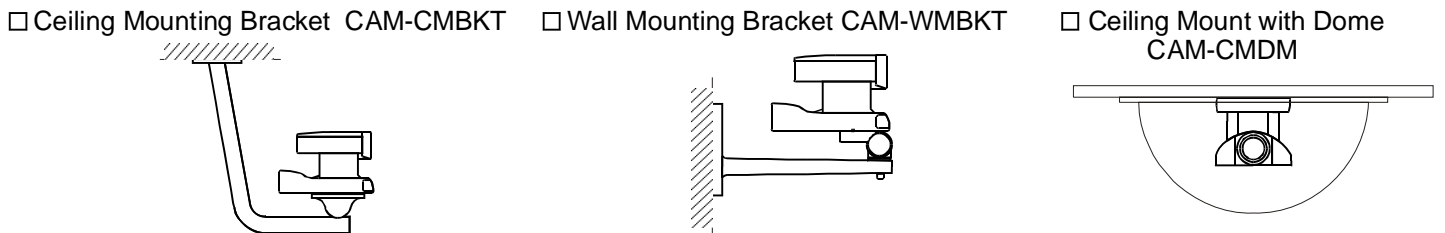

System with Daisy Chain Wiring

* For Plenum cables, use part number CA-ITV-DP-XXX (where XXX=feet).

System with Home Run Wiring

* For Plenum cables, use part number CA-ITV-DP-XXX (where XXX=feet).

Mounting Brackets