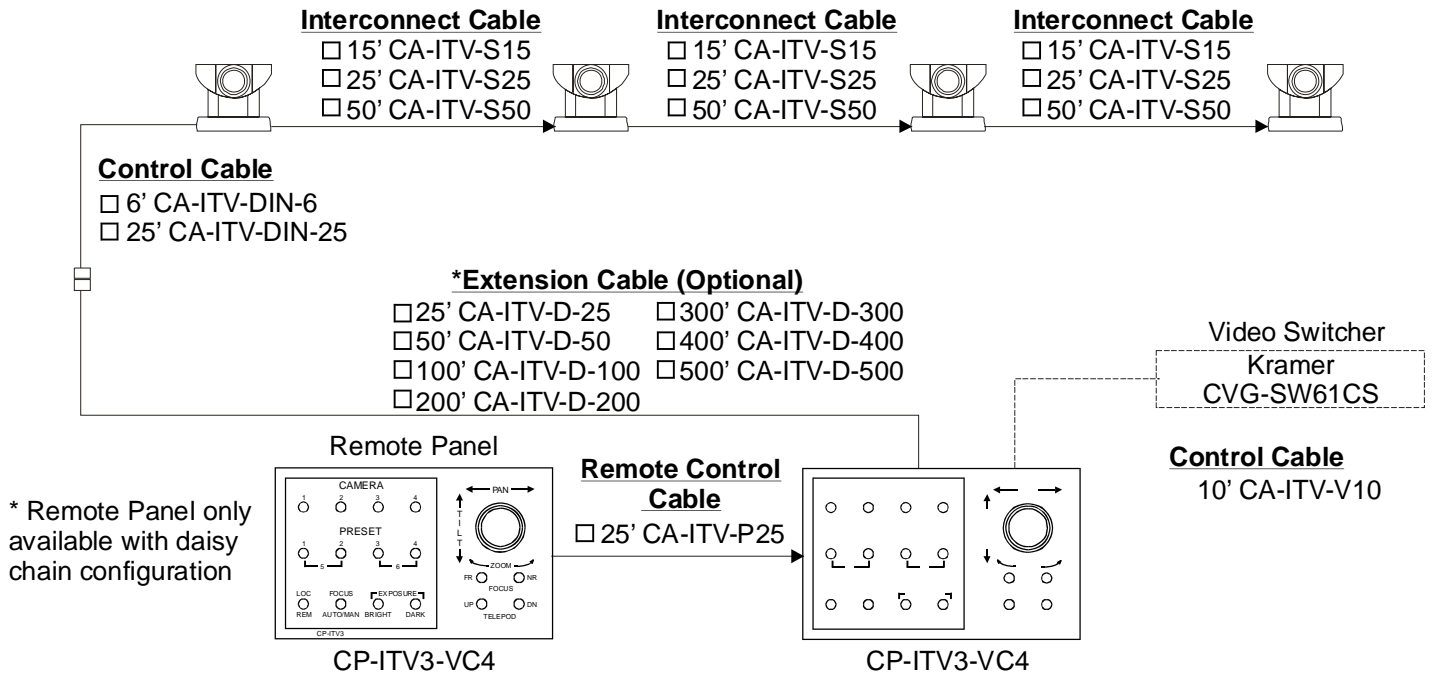

System with Daisy Chain Wiring

* For Plenum cables, use part number CA-ITV-DP-XXX (where XXX=feet).