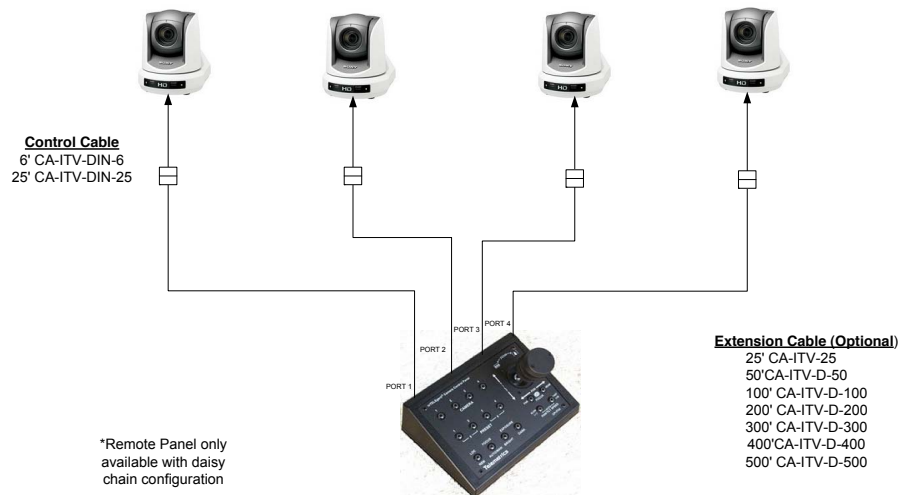

The Telemetrics inTELEgent® Camera Control Panel CP-ITV4-S is an RS-232 serial desktop control panel designed to control Sony EVI-HD1,3,7 EVI-H100, EVI-D90, EVI-D80, EVI-D100, EVI-D70, EVI-D30, BRC-330, BRC-Z700, BRC-H700, and BRC-H900 cameras. The new intelligent proportional rate joystick provides smooth, simultaneous control of pan, tilt and zoom. Switches are provided to control focus and iris of each camera lens. Offers six stored presets, pan, tilt, zoom and focus positions to four cameras, can be recalled by selecting provided switches. In addition, user adjustable joystick speeds provide extreme fine control of the pan, tilt, and zoom. The Auto Speed function will automatically vary the speed of the pan/tilt joystick based on the current zoom position, with tighter zooms the joystick speeds will be slower allowing for more precise control. Interacting local and remote control panels, RS-232 interconnected, can control the cameras at either location by selecting the front panel. Local/Remote switch. RS-232 addressable external video switchers are also controllable when operating camera select buttons.

Accessories include P/T/Z camera ceiling mount bracket (CAM-CMBKT) and wall mount brackets (CAMWMBKTDH, CAMWMBKTHD1). The pan/tilt video cameras may be connected using daisy chain wiring or home run wiring. Various interconnecting cable accessories are available (not included).

inTELEgent® Camera Control Panel CP-ITV4-S

Accessories

CP-ITV-D300	3-Axis ITV Control Panel
-------------	--------------------------

System with Daisy Chain Wiring

*For Plenum cables, use part number CA-ITV-DP-XXX (where XXX=feet)

System with Home Run Wiring

*For Plenum cables, use part number CA-ITV-DP-XXX (where XXX=feet)

Specifications and features subject to change without notice

inTELEgent® Camera Control Panel CP-ITV4-S

Camera Mounting Brackets