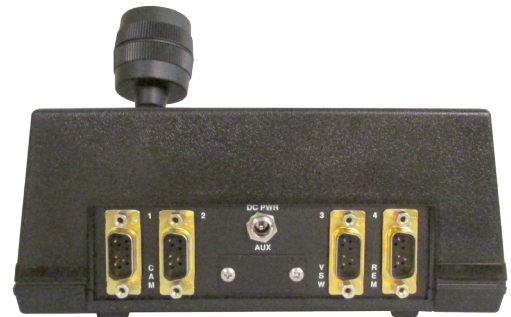

Specifications and features subject to change without notice

Telemetrics
Camera Control Systems

6 Leighton Place, Mahwah, New Jersey, U.S.A. 07430 • phone: 201.848.9818 • fax: 201.848.9819 • telemetricinc.com