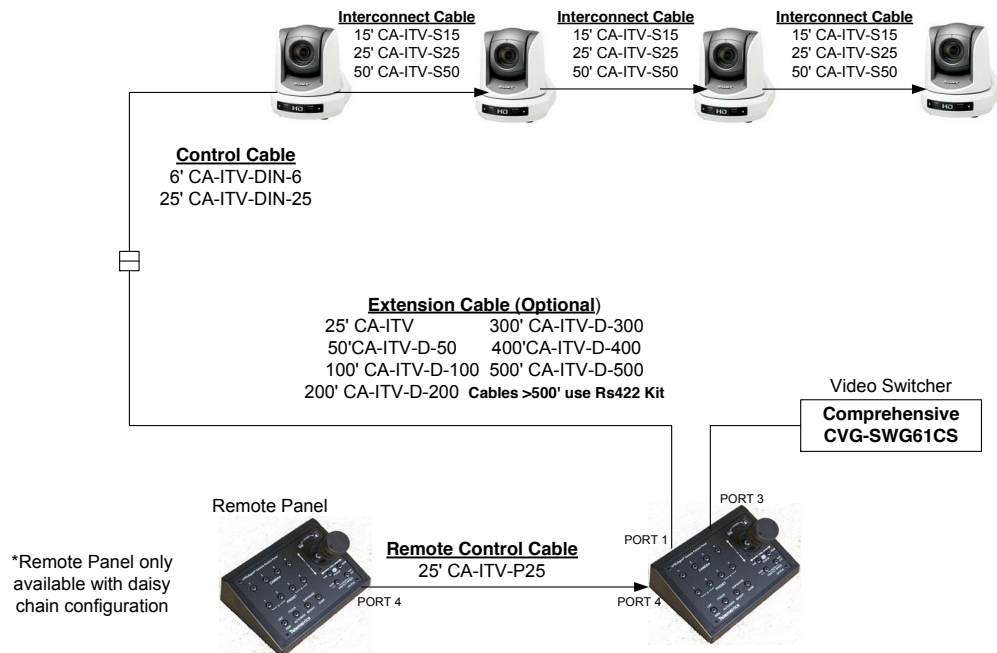

The Telemetrics inTELEgent® Camera Control Panel CP-ITV4-S is an RS-232 serial desktop control panel designed to control Sony EVI-HD1,3,7 EVI-H100, EVI-D90, EVI-D80, EVI-D100, EVI-D70, EVI-D30, BRC-330, BRC-Z700, BRC-H700, and BRC-H900 cameras. The new intelligent proportional rate joystick provides smooth, simultaneous control of pan, tilt and zoom. Switches are provided to control focus and iris of each camera lens. Offers six stored presets, pan, tilt, zoom and focus positions to four cameras, can be recalled by selecting provided switches. In addition, user adjustable joystick speeds provide extreme fine control of the pan, tilt, and zoom. The Auto Speed function will automatically vary the speed of the pan/tilt joystick based on the current zoom position, with tighter zooms the joystick speeds will be slower allowing for more precise control. Interacting local and remote control panels, RS-232 interconnected, can control the cameras at either location by selecting the front panel. Local/Remote switch. RS-232 addressable external video switchers are also controllable when operating camera select buttons.

Accessories include P/T/Z camera ceiling mount bracket (CAM-CMBKT) and wall mount brackets (CAMWMBKTDH, CAMWMBKTHD1). The pan/tilt video cameras may be connected using daisy chain wiring or home run wiring. Various interconnecting cable accessories are available (not included).

inTELEgent® Camera Control Panel CP-ITV4-S

Accessories

CP-ITV-D300	3-Axis ITV Control Panel
-------------	--------------------------

System with Daisy Chain Wiring

*For Plenum cables, use part number CA-ITV-DP-XXX (where XXX=feet)

System with Home Run Wiring

*For Plenum cables, use part number CA-ITV-DP-XXX (where XXX=feet)

Specifications and features subject to change without notice

inTELEgent® Camera Control Panel CP-ITV4-S

Camera Mounting Brackets