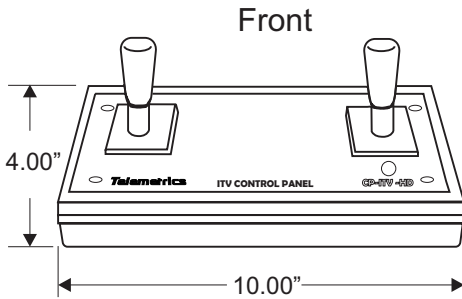

ITV Heavy Duty Control Panel

CP-ITV-HD-D100 & CP-ITV-HD-VC4

**CP-ITV-HD-D100
CP-ITV-HD-VC4**

**CPO-ITV-HD-OC
Open Chassis (optional)**

Description:

The Telemetrics CP-ITV-HD-D100 and CP-ITV-HD-VC4 Heavy Duty Control Panels are RS-232 serial desk top control panels, designed for those special applications where rugged usage is expected and minimum operating controls are required. Two heavy duty, rugged joysticks are provided to control pan/tilt/zoom/focus functions of the camera at fixed speeds. CP-ITV-HD-D100 controls Sony EVI-D100/D70/D30, BRC-300 and Elmo PTC-100S video cameras. The CP-ITV-HD-VC4 controls Canon VC-C4 cameras. The CPO-ITV-HD-OC is an open chassis option for direct mounting into a table.

Accessories:

Control Cable

9 Pin Female "D" to 8 Pin Male DIN
CA-ITV-DIN-6 / CA-ITV-DIN-25

Extension Cable

9 Pin Male "D" to 9 Pin Female "D"
CA-ITV-D25 / CA-ITV-D50

Specifications and features subject to change without notice.