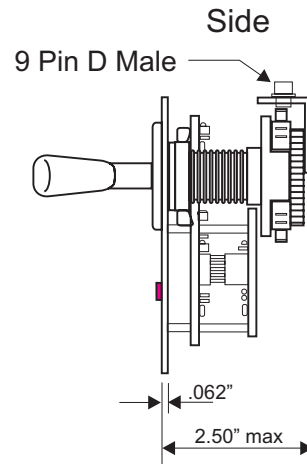

ITV Heavy Duty Control Panel

CP-ITV-HD-D100 & CP-ITV-HD-VC4

**CP-ITV-HD-D100
CP-ITV-HD-VC4**

**CPO-ITV-HD-OC
Open Chassis (optional)**

Description:

The Telemetrics CP-ITV-HD-D100 and CP-ITV-HD-VC4 Heavy Duty Control Panels are RS-232 serial desk top control panels, designed for those special applications where rugged usage is expected and minimum operating controls are required. Two heavy duty, rugged joysticks are provided to control pan/tilt/zoom/focus functions of the camera at fixed speeds. CP-ITV-HD-D100 controls Sony EVI-D100/D70/D30, BRC-300 and Elmo PTC-100S video cameras. The CP-ITV-HD-VC4 controls Canon VC-C4 cameras. The CPO-ITV-HD-OC is an open chassis option for direct mounting into a table.

Accessories:

Control Cable

9 Pin Female "D" to 8 Pin Male DIN
CA-ITV-DIN-6 / CA-ITV-DIN-25

Extension Cable

9 Pin Male "D" to 9 Pin Female "D"
CA-ITV-D25 / CA-ITV-D50

Specifications and features subject to change without notice.