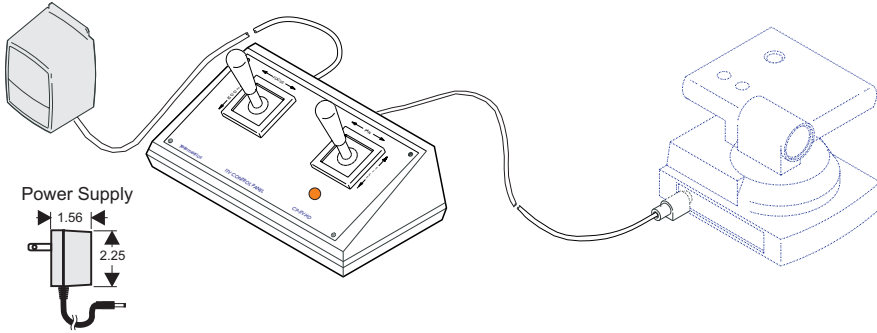

ITV Heavy Duty Control Panel

CP-ITV-HD-D100 & CP-ITV-HD-VC4

**CP-ITV-HD-D100
CP-ITV-HD-VC4**

**CPO-ITV-HD-OC
Open Chassis (optional)**

Description:

The Telemetrics CP-ITV-HD-D100 and CP-ITV-HD-VC4 Heavy Duty Control Panels are RS-232 serial desk top control panels, designed for those special applications where rugged usage is expected and minimum operating controls are required. Two heavy duty, rugged joysticks are provided to control pan/tilt/zoom/focus functions of the camera at fixed speeds. CP-ITV-HD-D100 controls Sony EVI-D100/D70/D30, BRC-300 and Elmo PTC-100S video cameras. The CP-ITV-HD-VC4 controls Canon VC-C4 cameras. The CPO-ITV-HD-OC is an open chassis option for direct mounting into a table.

Accessories:

Control Cable

9 Pin Female "D" to 8 Pin Male DIN
CA-ITV-DIN-6 / CA-ITV-DIN-25

Extension Cable

9 Pin Male "D" to 9 Pin Female "D"
CA-ITV-D25 / CA-ITV-D50

Specifications and features subject to change without notice.