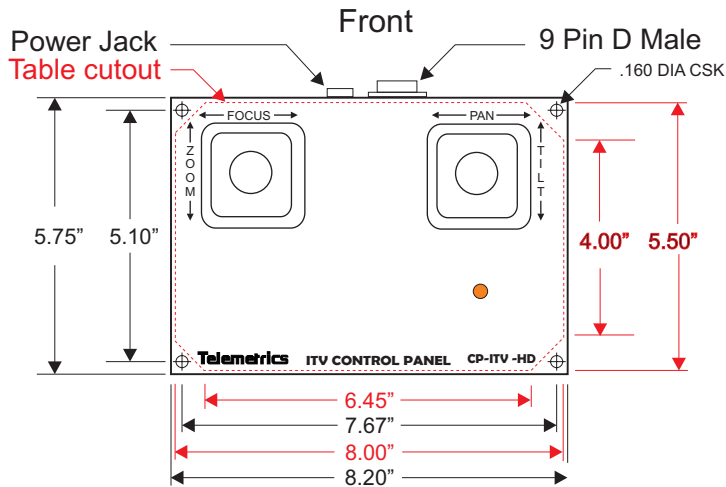

ITV Heavy Duty Control Panel

CP-ITV-HD-D100 & CP-ITV-HD-VC4

**CP-ITV-HD-D100
CP-ITV-HD-VC4**

**CPO-ITV-HD-OC
Open Chassis (optional)**

Description:

The Telemetrics CP-ITV-HD-D100 and CP-ITV-HD-VC4 Heavy Duty Control Panels are RS-232 serial desk top control panels, designed for those special applications where rugged usage is expected and minimum operating controls are required. Two heavy duty, rugged joysticks are provided to control pan/tilt/zoom/focus functions of the camera at fixed speeds. CP-ITV-HD-D100 controls Sony EVI-D100/D70/D30, BRC-300 and Elmo PTC-100S video cameras. The CP-ITV-HD-VC4 controls Canon VC-C4 cameras. The CPO-ITV-HD-OC is an open chassis option for direct mounting into a table.

Accessories:

Control Cable

9 Pin Female "D" to 8 Pin Male DIN
CA-ITV-DIN-6 / CA-ITV-DIN-25

Extension Cable

9 Pin Male "D" to 9 Pin Female "D"
CA-ITV-D25 / CA-ITV-D50

Specifications and features subject to change without notice.